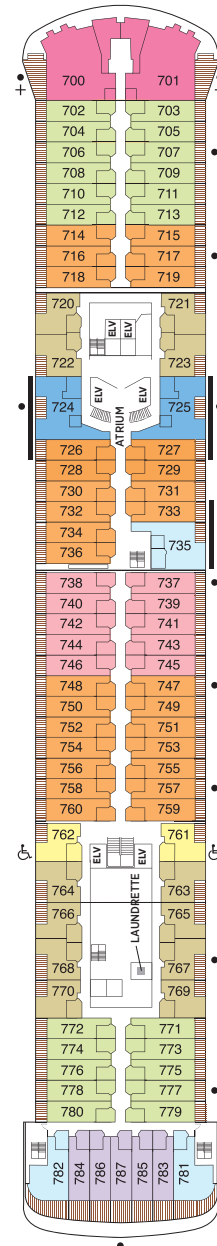

Seven Seas Voyager® DECK PLANS

DECK 4

DECK 5

DECK 6

DECK 7