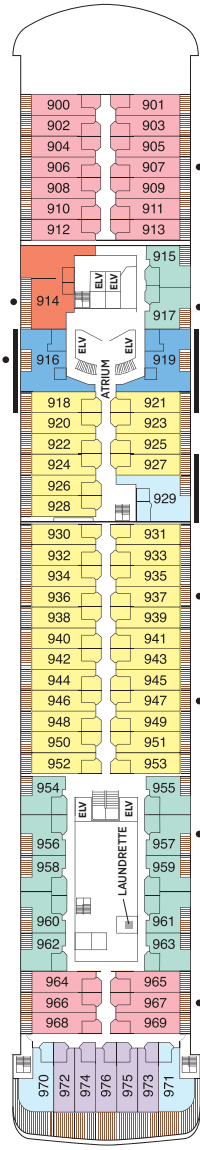

MS MASTER SUITE	 C PENTHOUSE SUITE
 GS GRAND SUITE	 D CONCIERGE SUITE
 VS VOYAGER SUITE	 E CONCIERGE SUITE
 SS SEVEN SEAS SUITE	 F DELUXE VERANDA SUITE
 A PENTHOUSE SUITE	 G DELUXE VERANDA SUITE
 B PENTHOUSE SUITE	 H DELUXE VERANDA SUITE

OVERALL LENGTH . . . . . 670 ft.
BEAM (WIDTH) . . . . . 94.5 ft.
DRAFT . . . . . 23 ft.
GUESTS 700
OFFICERS . . . . . European
CREW . . . . . 447 European/International
GUEST DECKS 9
GROSS TONNAGE 42,363
CRUISING SPEED . . . . . 20 Knots
SHIP'S REGISTRY . . . . . Bahamas

DECK 9

- + 2-bedroom suite accommodates up to 6 guests
- Convertible sofa bed
- ♿ Wheelchair accessible suites 761, 762, 859 and 860 have shower stall instead of bathtub
- Connecting suites

Up to one rollaway bed can be added to most staterooms, please inquire at time of booking.