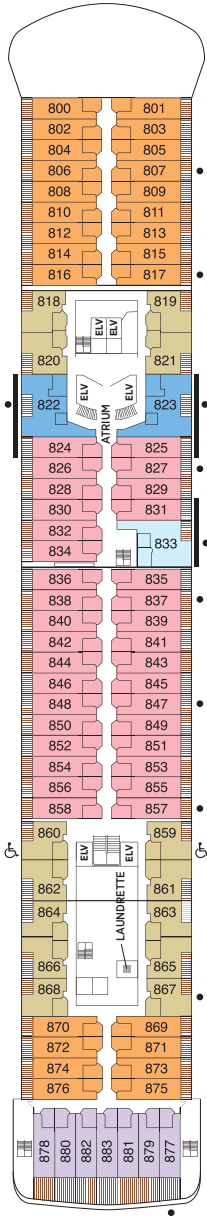

OVERALL LENGTH . . . . . 670 ft.  
 BEAM (WIDTH) . . . . . 94.5 ft.  
 DRAFT . . . . . 23 ft.  
 GUESTS . . . . . 700  
 OFFICERS . . . . . European  
 CREW . . . . . 447 European/International  
 GUEST DECKS . . . . . 9  
 GROSS TONNAGE . . . . . 42,363  
 CRUISING SPEED . . . . . 20 Knots  
 SHIP'S REGISTRY . . . . . Bahamas