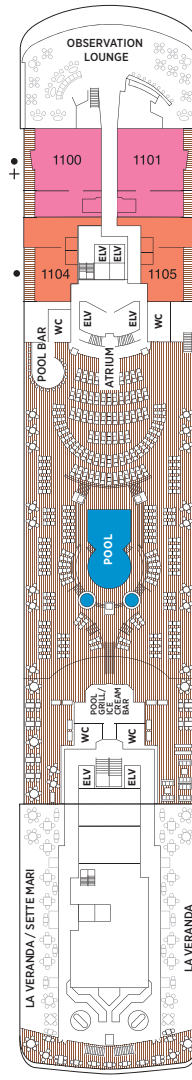

MS MASTER SUITE	 C PENTHOUSE SUITE
 GS GRAND SUITE	 D CONCIERGE SUITE
 VS VOYAGER SUITE	 E CONCIERGE SUITE
 SS SEVEN SEAS SUITE	 F DELUXE VERANDA SUITE
 A PENTHOUSE SUITE	 G DELUXE VERANDA SUITE
 B PENTHOUSE SUITE	 H DELUXE VERANDA SUITE

OVERALL LENGTH . . . . . 670 ft.
BEAM (WIDTH) . . . . . 94.5 ft.
DRAFT . . . . . 23 ft.
GUESTS 700
OFFICERS . . . . . European
CREW . . . . . 447 European/International
GUEST DECKS 9
GROSS TONNAGE 42,363
CRUISING SPEED . . . . . 20 Knots
SHIP'S REGISTRY . . . . . Bahamas

DECK 11

- + 2-bedroom suite accommodates up to 6 guests
- Convertible sofa bed
- ♿ Wheelchair accessible suites 761, 762, 859 and 860 have shower stall instead of bathtub
- Connecting suites

Up to one rollaway bed can be added to most staterooms, please inquire at time of booking.