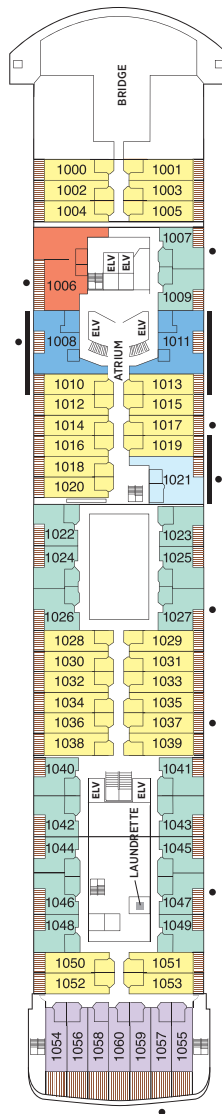

MS MASTER SUITE	 C PENTHOUSE SUITE
 GS GRAND SUITE	 D CONCIERGE SUITE
 VS VOYAGER SUITE	 E CONCIERGE SUITE
 SS SEVEN SEAS SUITE	 F DELUXE VERANDA SUITE
 A PENTHOUSE SUITE	 G DELUXE VERANDA SUITE
 B PENTHOUSE SUITE	 H DELUXE VERANDA SUITE

OVERALL LENGTH . . . . . 670 ft.
BEAM (WIDTH) . . . . . 94.5 ft.
DRAFT . . . . . 23 ft.
GUESTS 700
OFFICERS . . . . . European
CREW . . . . . 447 European/International
GUEST DECKS 9
GROSS TONNAGE 42,363
CRUISING SPEED . . . . . 20 Knots
SHIP'S REGISTRY . . . . . Bahamas

DECK 10

- + 2-bedroom suite accommodates up to 6 guests
- Convertible sofa bed
- ♿ Wheelchair accessible suites 761, 762, 859 and 860 have shower stall instead of bathtub
- Connecting suites

Up to one rollaway bed can be added to most staterooms, please inquire at time of booking.