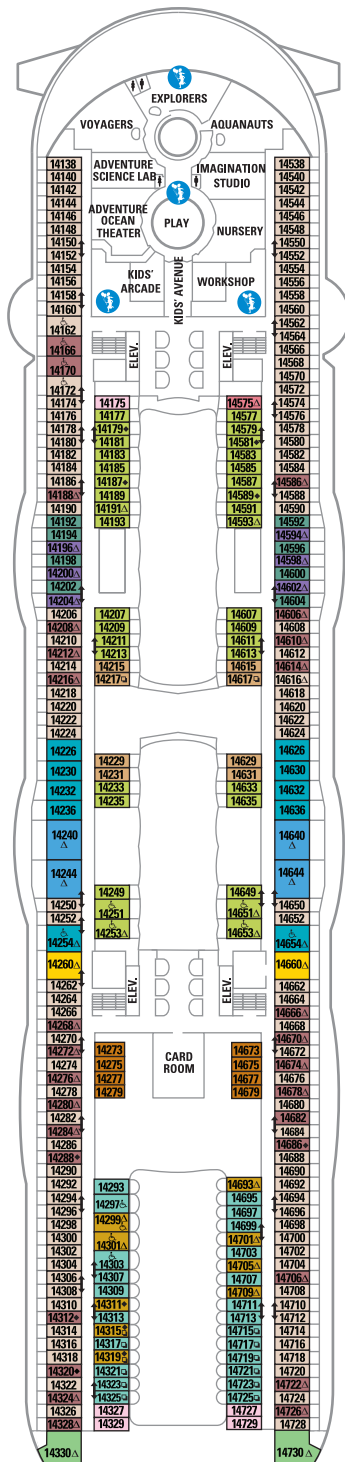

DECK 18

DECK 17

DECK 16

DECK 15

DECK 14

DECK 12

DECK 11

DECK 10

DECK 9

DECK 8

DECK 7

DECK 6

DECK 5

DECK 4

DECK 3

DECK 4.5

# Oasis of the Seas®

Last Update: April 21, 2014 Profile 1688 - starts May 1, 2016