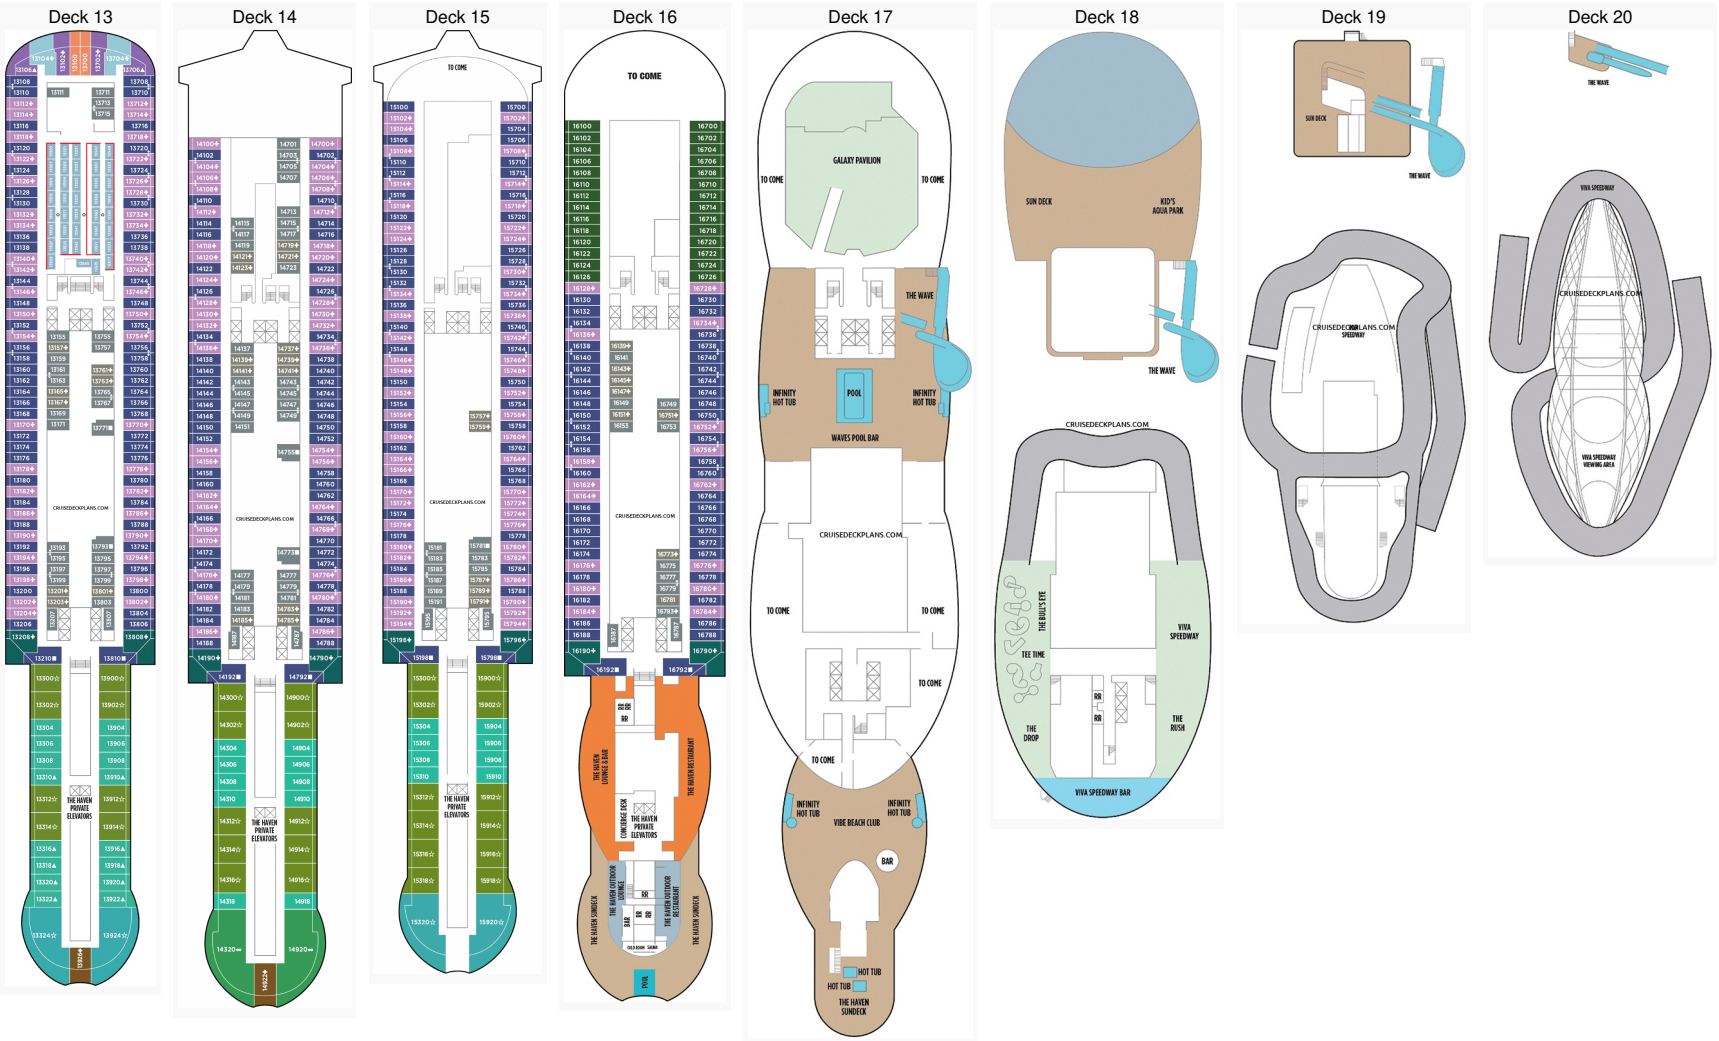

# Deckeckplans.com Norwegian Viva Deck Plans

## Stateroom Symbols

Haven Premier Owners Suite

H2

Haven Deluxe Owners Suite

H3

Haven Aft Owner Suite

H4

Haven Owner Suite

H5

Haven 2-Bedroom Family Villa

H6

Haven Aft Penthouse with Master

HB

Haven Aft Penthouse

HA

Haven Penthouse

I4 IA IB IF IX

Studio

T1

Symbols:

☐ Connecting staterooms ✓ Double Bed ✕ Elevator ♿ Handicapped facilities 🗿 Hearing Impaired 🚪 Inside Corridors 🛏 King Bed 👑 Queen Bed 🚻 Restrooms 🧑 Third and/or fourth person 🧑 Third person occupancy ⬆ Up to 5 person occupancy ⬆ Up to 6 person occupancy