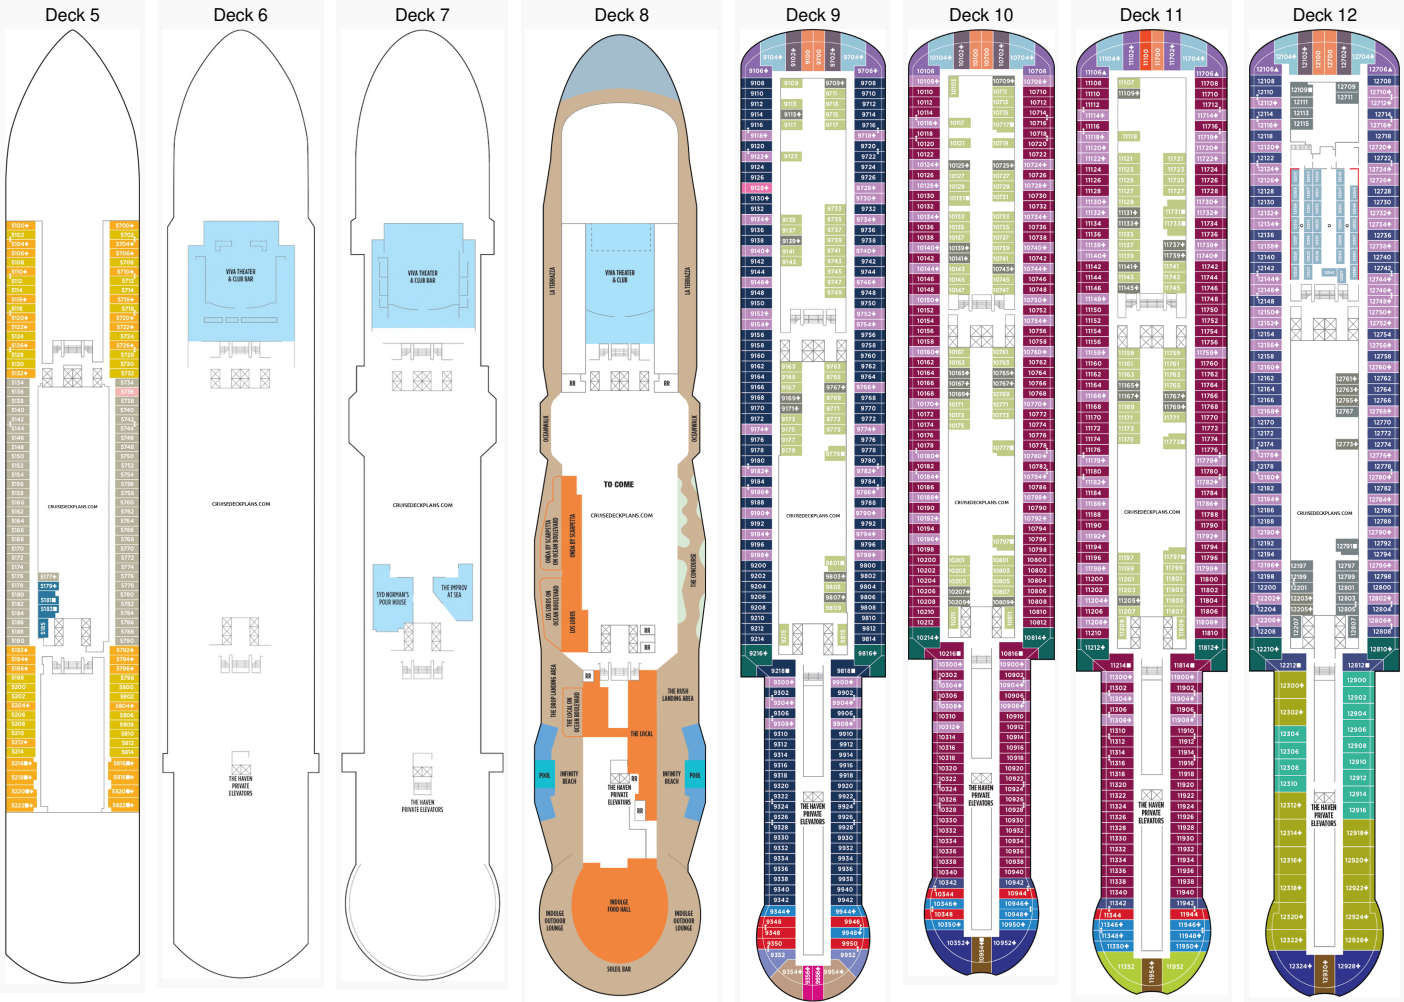

# Deckeckplans.com Norwegian Viva Deck Plans

## Stateroom Symbols

Haven Premier Owners Suite

H2

Haven Deluxe Owners Suite

H3

Haven Aft Owner Suite

H4

Haven Owner Suite

H5

Haven 2-Bedroom Family Villa

H6

Haven Aft Penthouse with Master

HB

Haven Aft Penthouse

HA

Haven Penthouse

SI SH

Club Balcony

M2 MB M4 MA MX

Balcony

B9 B1 B4 BA BB BF BX

Oceanview

O4 OA OB OX

Inside