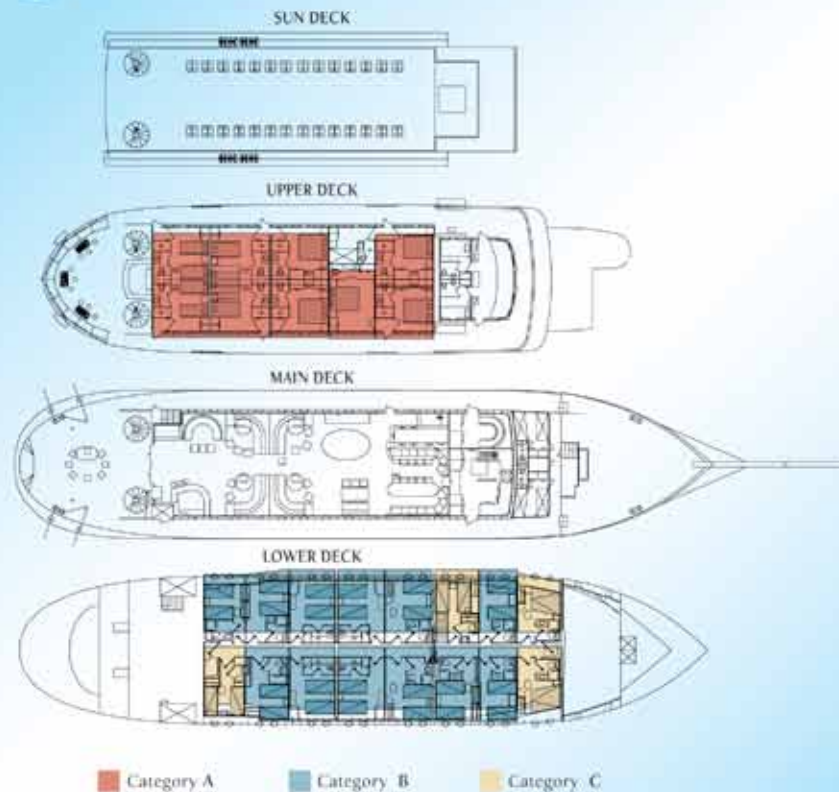

motor-sailer
galileo

Variety Cruises
The Yacht Cruise Experience

MOTOR-SAILOR galileo

GENERAL INFORMATION

Launch year / Rebuilt	1992 / 2007
Ship type	Motor Sailer
Classification	Hellenic Register
Length / Breadth / Draft - in ft	157 x 32.8 x 9.2 ft.
Length / Breadth / Draft - in M	48 x 10 x 2.8 m
Crew	16-18
Cruising Speed in N.M.	11
Engines	Caterpillar 2 x 855 B.H.P.
Fire/ Safety	SOLAS
Voyages	International
Insurance coverage by	LLOYD'S

CABINS AND EQUIPMENT

Cabins/ Passengers	26/49
Cabins location by deck	Cabins on Lower deck (portholes) and Upper deck (Large portholes)
Cabins with twin beds	16
Cabins with double beds	7+1 SINGLE
Cabins Triples	2
Cabin facilities and amenities	Bathroom with showers. Cabins with individually controlled A/C, piped music, telephone for internal use, mini safe, hairdryer, adapters (voltage: 220 V)

The 48-meter M/S Galileo is a classic steel hull motor sailer, with spacious and well appointed interiors renovated in 2007.

At the main deck, a lounge area with an American bar leads into a warm and elegant dining room finished with wood and leather. Guests on Galileo enjoy the most a shaded outdoor deck area with an outdoor bar and the ship's sun deck equipped with sun beds and deckchairs.

motor-sailer galileo

The M/S Galileo's 26 outside guest cabins are located on Upper and Lower Decks, all with large portholes. Elegantly decorated, they have either twin or queen sized beds and bathrooms with showers en suite. All cabins are fully air-conditioned and offer storage space, radio music controls and telephones (for internal use).