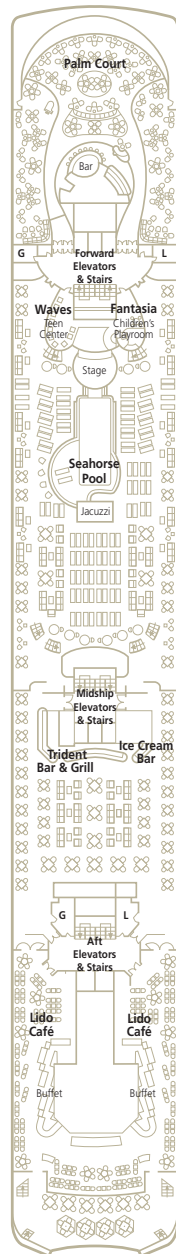

Crystal Symphony Deck Plans

CP
Crystal Penthouse with Verandah and third berth

PS
Penthouse Suite with Verandah and third berth

PH
Penthouse with Verandah and third berth

A B
Deluxe Stateroom with Verandah

C D
Deluxe Stateroom with Large Picture Window

E
Deluxe Stateroom with Large Picture Window (limited or extremely limited view)

Sun Deck 12

Lido Deck 11

Penthouse Deck 10

Seabreeze Deck 9

* Third berth available; as well as in Penthouses (PS and PH) with the exception of those designed for guests with disabilities, 1002 and 1003. Note: Third berth waiver is required. See crystalcruises.com for details.

† Staterooms for guests with disabilities

◀▶ Connecting staterooms

Horizon Deck 8

Promenade Deck 7

Tiffany Deck 6

Crystal Deck 5