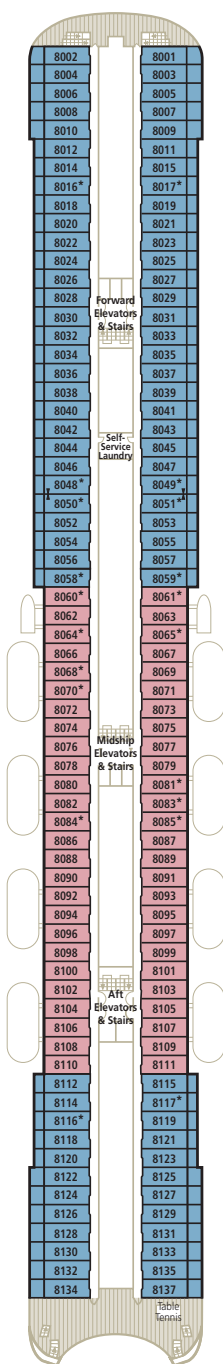

Crystal Symphony Deck Plans

CP
Crystal Penthouse with Verandah and third berth

PS
Penthouse Suite with Verandah and third berth

PH
Penthouse with Verandah and third berth

A B
Deluxe Stateroom with Verandah

C D
Deluxe Stateroom with Large Picture Window

E
Deluxe Stateroom with Large Picture Window (limited or extremely limited view)

Sun Deck 12

Lido Deck 11

Penthouse Deck 10

Seabreeze Deck 9

* Third berth available; as well as in Penthouses (PS and PH) with the exception of those designed for guests with disabilities, 1002 and 1003. Note: Third berth waiver is required. See crystalcruises.com for details.

† Staterooms for guests with disabilities

◀▶ Connecting staterooms

Horizon Deck 8

Promenade Deck 7

Tiffany Deck 6

Crystal Deck 5