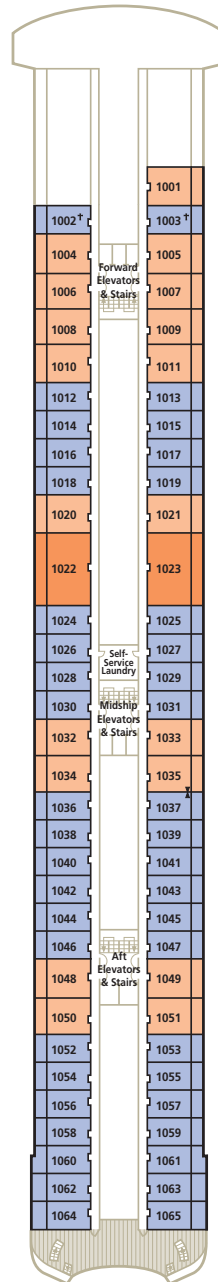

Crystal Symphony Deck Plans

CP
Crystal Penthouse with Verandah and third berth

PS
Penthouse Suite with Verandah and third berth

PH
Penthouse with Verandah and third berth

A B
Deluxe Stateroom with Verandah

C D
Deluxe Stateroom with Large Picture Window

E
Deluxe Stateroom with Large Picture Window (limited or extremely limited view)

Sun Deck 12

Lido Deck 11

Penthouse Deck 10

Seabreeze Deck 9

* Third berth available; as well as in Penthouses (PS and PH) with the exception of those designed for guests with disabilities, 1002 and 1003. Note: Third berth waiver is required. See crystalcruises.com for details.

† Staterooms for guests with disabilities

◀▶ Connecting staterooms

Horizon Deck 8

Promenade Deck 7

Tiffany Deck 6

Crystal Deck 5