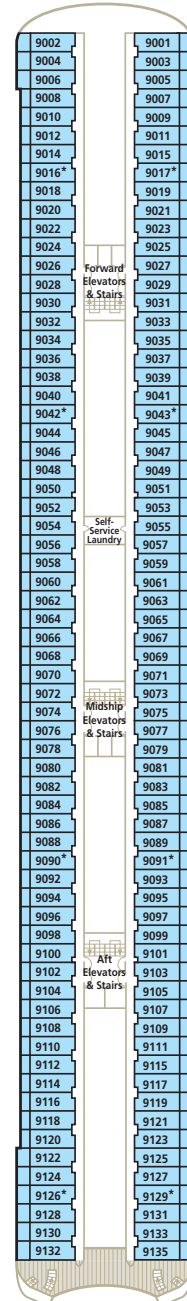

Crystal Symphony Deck Plans

CP
Crystal Penthouse with Verandah and third berth

PS
Penthouse Suite with Verandah and third berth

PH
Penthouse with Verandah and third berth

A B
Deluxe Stateroom with Verandah

C D
Deluxe Stateroom with Large Picture Window

E
Deluxe Stateroom with Large Picture Window (limited or extremely limited view)

Sun Deck 12

Lido Deck 11

Penthouse Deck 10

Seabreeze Deck 9

* Third berth available; as well as in Penthouses (PS and PH) with the exception of those designed for guests with disabilities, 1002 and 1003. Note: Third berth waiver is required. See crystalcruises.com for details.

† Staterooms for guests with disabilities

◀▶ Connecting staterooms

Horizon Deck 8

Promenade Deck 7

Tiffany Deck 6

Crystal Deck 5