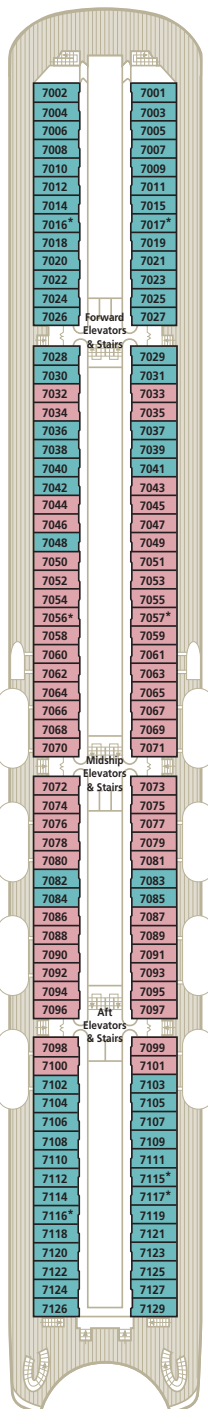

Crystal Symphony Deck Plans

CP
Crystal Penthouse with Verandah and third berth

PS
Penthouse Suite with Verandah and third berth

PH
Penthouse with Verandah and third berth

A B
Deluxe Stateroom with Verandah

C D
Deluxe Stateroom with Large Picture Window

E
Deluxe Stateroom with Large Picture Window (limited or extremely limited view)

Sun Deck 12

Lido Deck 11

Penthouse Deck 10

Seabreeze Deck 9

* Third berth available; as well as in Penthouses (PS and PH) with the exception of those designed for guests with disabilities, 1002 and 1003. Note: Third berth waiver is required. See crystalcruises.com for details.

† Staterooms for guests with disabilities

◀▶ Connecting staterooms

Horizon Deck 8

Promenade Deck 7

Tiffany Deck 6

Crystal Deck 5