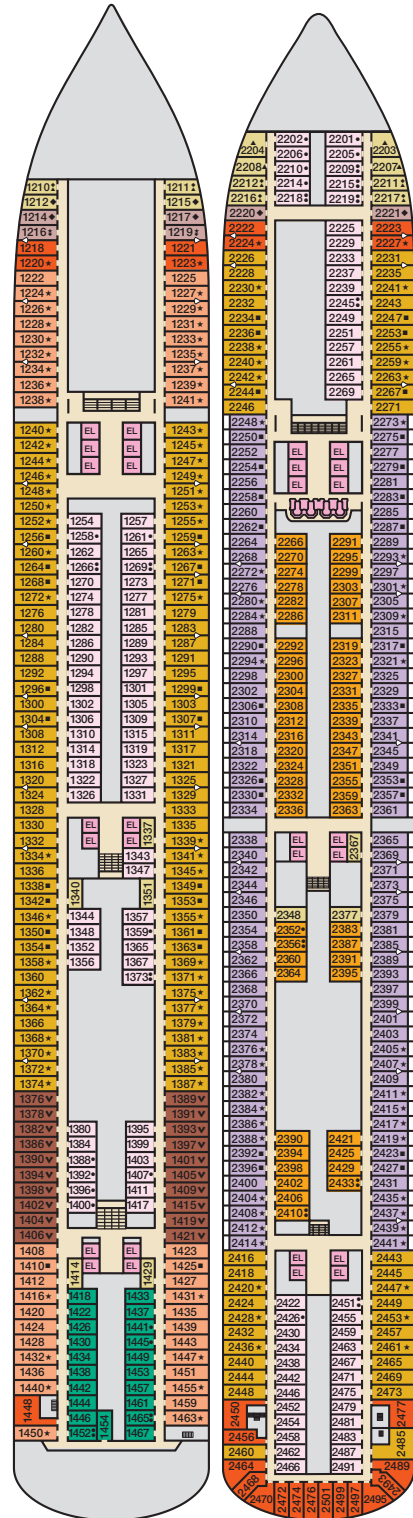

ACCOMMODATIONS SYMBOL LEGEND

- ▲ Twin Bed and Single Sofa Bed
- ★ 2 Twin Beds (convert to King) and Single Sofa Bed
- 2 Twin Beds (convert to King) and 1 Upper Pullman
- ◐ 2 Twin Beds (convert to King) and 2 Upper Pullmans
- 2 Twin Beds (convert to King), Single Sofa Bed and 1 Upper Pullman

- † 2 Twin Beds (convert to King) and Double Sofa Bed
- ▼ 2 Twin Beds (convert to King), Single Sofa Bed and 2 Upper Pullmans. Beds do not convert to King when both Upper Pullmans in use.
- ◆ Stateroom with 2 Porthole Windows
- ◊ Connecting staterooms (ideal for families and groups of friends)
- * Twin Beds do not convert to a King Bed
- U Unisex Wheelchair Accessible Restroom

- 6L 6M 6N Staterooms and suites with obstructed views: 1440, 1459, 2448, 2473, 9205, 9206.
- All accommodations are non-smoking.
- Staterooms are available that are modified for wheelchair users. Please contact Carnival Reservations Department, Guest Access Services, at 1-800-438-6744, ext. 70025, for details.

Gross Tonnage: 130,000 Length: 1,004 Feet Beam: 122 Feet
 Cruising Speed: 20 Knots Guest Capacity: 3,690 (Double Occupancy)
 Total Staff: 1,367 Registry: Panama

Deck 1 Deck 2

Lobby • Deck 3

Mezzanine • Deck 4