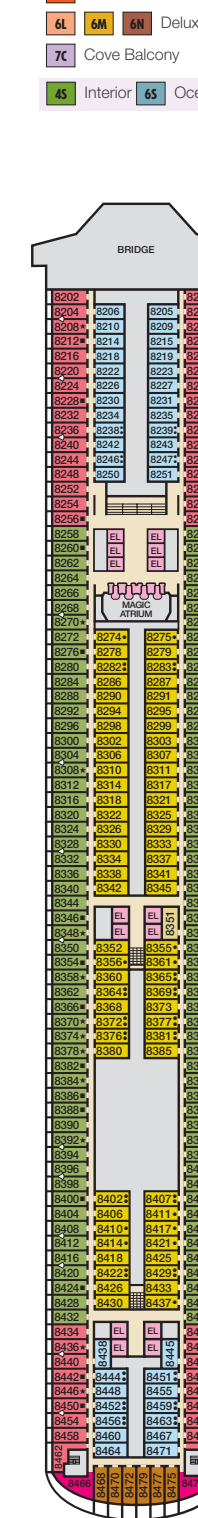

ACCOMMODATIONS SYMBOL LEGEND

- ▲ Twin Bed and Single Sofa Bed
- ★ 2 Twin Beds (convert to King) and Single Sofa Bed
- 2 Twin Beds (convert to King) and 1 Upper Pullman
- ◐ 2 Twin Beds (convert to King) and 2 Upper Pullmans
- 2 Twin Beds (convert to King), Single Sofa Bed and 1 Upper Pullman

- † 2 Twin Beds (convert to King) and Double Sofa Bed
- ▼ 2 Twin Beds (convert to King), Single Sofa Bed and 2 Upper Pullmans. Beds do not convert to King when both Upper Pullmans in use.
- Stateroom with 2 Porthole Windows
- ◊ Connecting staterooms (ideal for families and groups of friends)
- Twin Beds do not convert to a King Bed
- U Unisex Wheelchair Accessible Restroom

- 6L 6M 6N Staterooms and suites with obstructed views: 1440, 1459, 2448, 2473, 9205, 9206.
- All accommodations are non-smoking.
- Staterooms are available that are modified for wheelchair users. Please contact Carnival Reservations Department, Guest Access Services, at 1-800-438-6744, ext. 70025, for details.

CATEGORIES

1. 1A Interior Upper/Lower
   - P1 Porthole
   - 4A 4B 4C 4D 4E 4F 4G 4H Interior
   - 4I Interior with Picture Window (obstructed views)
   - 6A Ocean View
   - 6L 6M 6N Deluxe Ocean View
   - 7C Cove Balcony
   - 8A 8B 8C 8D 8E 8F 8G Balcony
   - 8M 8N Aft-View Extended Balcony
   - 9C Premium Vista Balcony
   - 9S Junior Suite
   - 0S Ocean Suite
   - 0S Grand Suite
   - 4S Interior
   - 6S Ocean View (obstructed views)
   - 8P 8S Balcony
   - SS Suite
2. Spa accommodations include private access, special amenities and priority reservations at the Cloud 9 Spa.

Gross Tonnage: 130,000 Length: 1,004 Feet Beam: 122 Feet
Cruising Speed: 20 Knots Guest Capacity: 3,690 (Double Occupancy)
Total Staff: 1,367 Registry: Panama

Deck 8