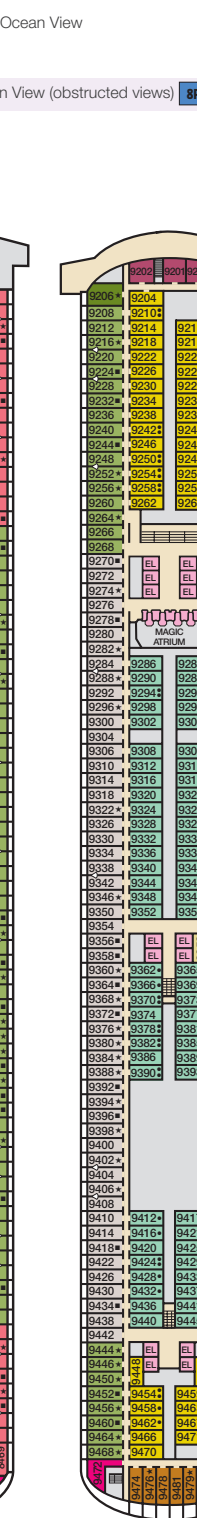

ACCOMMODATIONS SYMBOL LEGEND

- ▲ Twin Bed and Single Sofa Bed
- ★ 2 Twin Beds (convert to King) and Single Sofa Bed
- 2 Twin Beds (convert to King) and 1 Upper Pullman
- ◐ 2 Twin Beds (convert to King) and 2 Upper Pullmans
- 2 Twin Beds (convert to King), Single Sofa Bed and 1 Upper Pullman

- 6L 6M 6N Staterooms and suites with obstructed views: 1440, 1459, 2448, 2473, 9205, 9206.
- All accommodations are non-smoking.
- Staterooms are available that are modified for wheelchair users. Please contact Carnival Reservations Department, Guest Access Services, at 1-800-438-6744, ext. 70025, for details.

Gross Tonnage: 130,000 Length: 1,004 Feet Beam: 122 Feet
 Cruising Speed: 20 Knots Guest Capacity: 3,690 (Double Occupancy)
 Total Staff: 1,367 Registry: Panama

Deck 1 Deck 2

Lobby • Deck 3

Mezzanine • Deck 4

Promenade • Deck 5

Deck 6

Deck 7

Deck 8

Deck 9

Lido • Deck 10

Deck 11

Spa & Sports • Deck 12