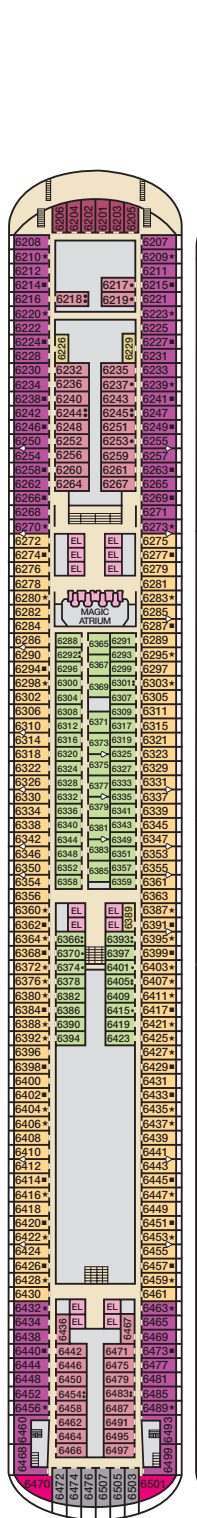

ACCOMMODATIONS SYMBOL LEGEND

- ▲ Twin Bed and Single Sofa Bed
- ★ 2 Twin Beds (convert to King) and Single Sofa Bed
- 2 Twin Beds (convert to King) and 1 Upper Pullman
- ◐ 2 Twin Beds (convert to King) and 2 Upper Pullmans
- 2 Twin Beds (convert to King), Single Sofa Bed and 1 Upper Pullman

- † 2 Twin Beds (convert to King) and Double Sofa Bed
- ▼ 2 Twin Beds (convert to King), Single Sofa Bed and 2 Upper Pullmans. Beds do not convert to King when both Upper Pullmans in use.
- Stateroom with 2 Porthole Windows
- ◊ Connecting staterooms (ideal for families and groups of friends)
- Twin Beds do not convert to a King Bed
- U Unisex Wheelchair Accessible Restroom

- 6L 6M 6N Staterooms and suites with obstructed views: 1440, 1459, 2448, 2473, 9205, 9206.
- All accommodations are non-smoking.
- Staterooms are available that are modified for wheelchair users. Please contact Carnival Reservations Department, Guest Access Services, at 1-800-438-6744, ext. 70025, for details.

CATEGORIES

1. 1A Interior Upper/Lower
   - P1 Porthole
   - 4A 4B 4C 4D 4E 4F 4G 4H Interior
   - 4I Interior with Picture Window (obstructed views)
   - 6A Ocean View
   - 6L 6M 6N Deluxe Ocean View
   - 7C Cove Balcony
   - 8A 8B 8C 8D 8E 8F 8G Balcony
   - 8M 8N Aft-View Extended Balcony
   - 9C Premium Vista Balcony
   - 9S Junior Suite
   - 0S Ocean Suite
   - 0S Grand Suite
   - 4S Interior
   - 6S Ocean View (obstructed views)
   - 8P 8S Balcony
   - SS Suite
2. Spa accommodations include private access, special amenities and priority reservations at the Cloud 9 Spa.

Gross Tonnage: 130,000 Length: 1,004 Feet Beam: 122 Feet
Cruising Speed: 20 Knots Guest Capacity: 3,690 (Double Occupancy)
Total Staff: 1,367 Registry: Panama

Deck 6