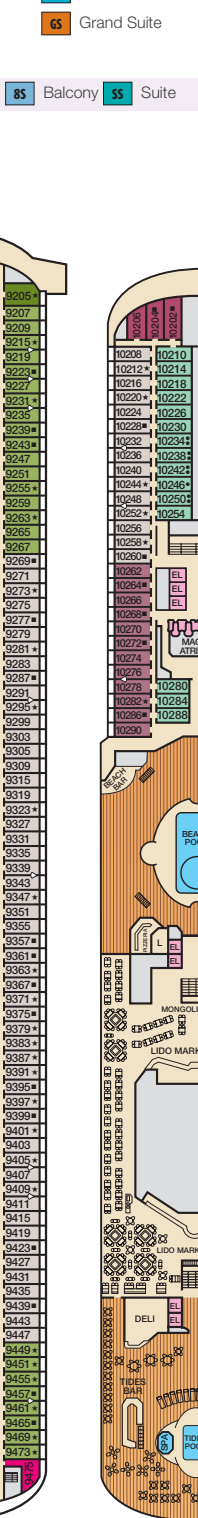

Lido • Deck 10